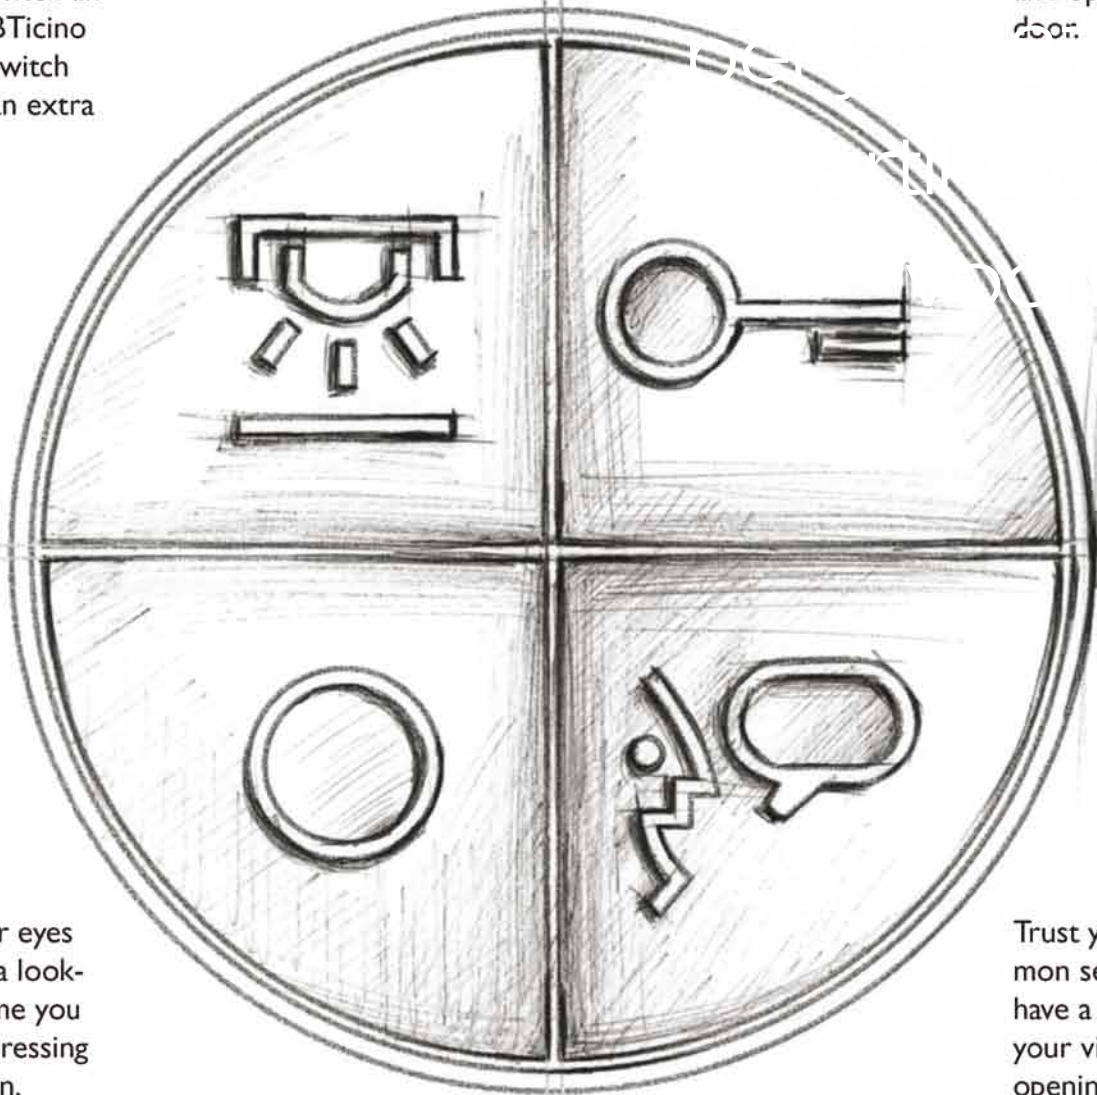

M-43T

M-70

M-40

M-43

CIRCLE OF TRUST

BY BTICINO

Trust me, this button will switch an optional BTicino relais to switch lights or an extra door.

Trust your visitor and open your door.

Trust your eyes and have a look-see anytime you want by pressing this button.

Trust your common sense and have a word with your visitor before opening the door.

This circle of four buttons can be found on BTicino internal units M-40, M-43, M-43T and T-40. Internal units T-45 and T-50 have three buttons with the same icons.