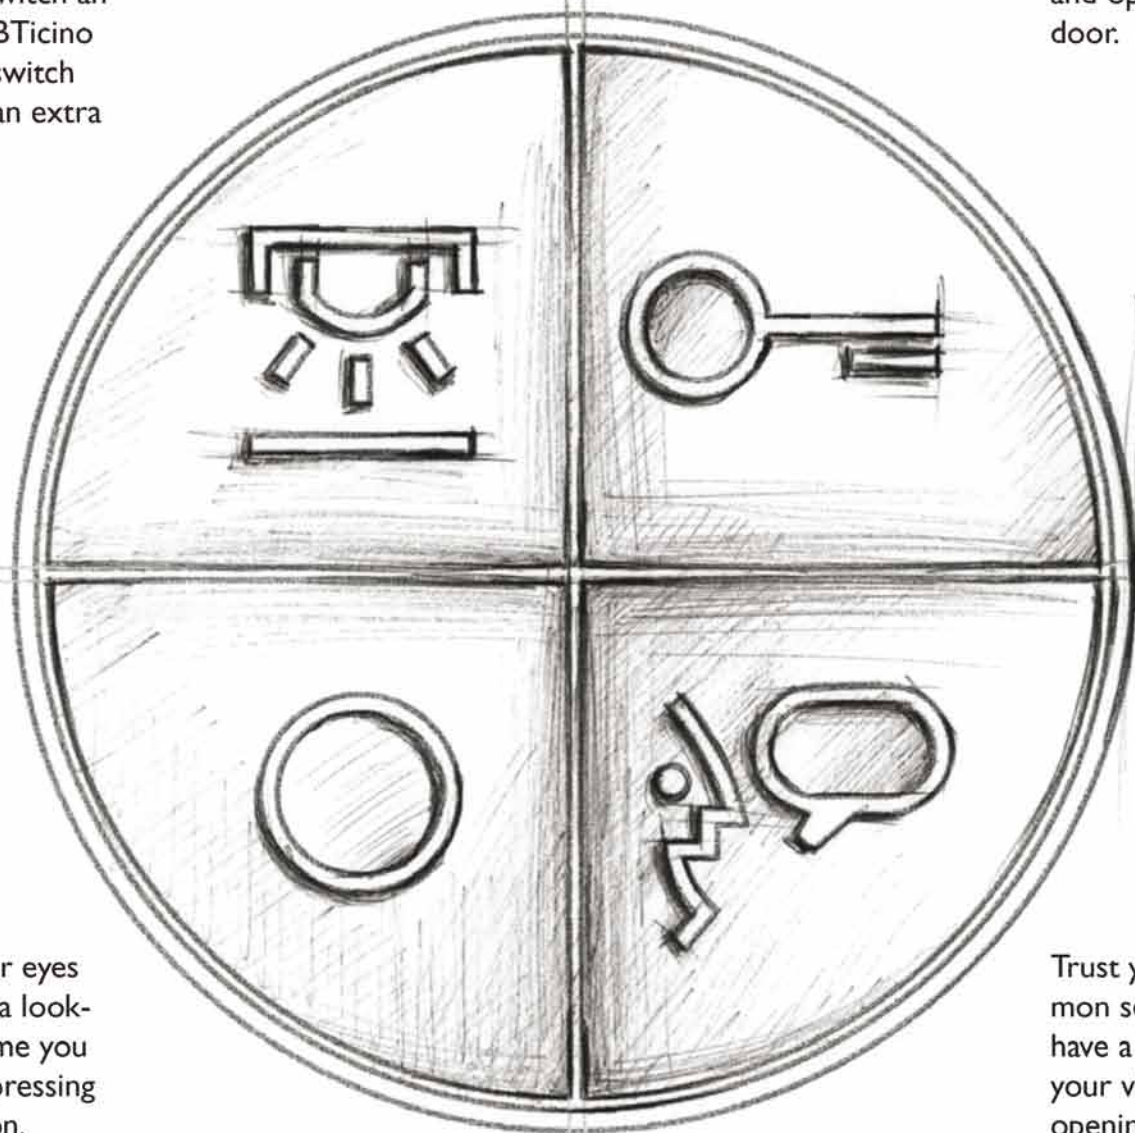

brenno

☎
☺
☒

CIRCLE OF TRUST

BY BTICINO

Trust me, this button will switch an optional BTicino relais to switch lights or an extra door.

Trust your visitor and open your door.

Trust your eyes and have a look-see anytime you want by pressing this button.

Trust your common sense and have a word with your visitor before opening the door.

This circle of four buttons can be found on BTicino internal units M-40, M-43, M-43T and T-40. Internal units T-45 and T-50 have three buttons with the same icons.