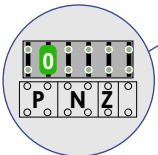

Max. 100 meter

Max. 2 meter

plus voeding camera
 min voeding camera
 kern coax
 mantel coax

Max. 100 meter

INTERCOM MADE EASY

12 Vdc opener

Digitizer voor 1 t/m 8 drukkers

Max. 290 meter

DEURSTATION

12 Vdc opener

nelec

INTERCOM MADE EASY

nelec
INTERCOM MADE EASY