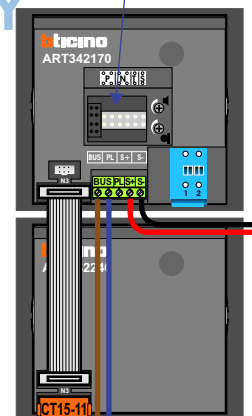

Max. 100 meter

Max. 2 meter

plus voeding camera
 min voeding camera
 kern coax
 mantel coax

Max. 100 meter

INTERCOM MADE EASY

12 Vdc opener

Digitizer voor 1 t/m 8 drukkers

Max. 290 meter

DEURSTATION

12 Vdc opener

nelec

INTERCOM MADE EASY

nelec
INTERCOM MADE EASY