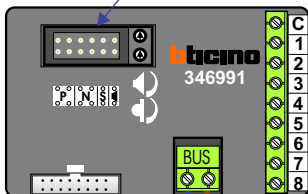

Max. 100 meter

Max. 2 meter

plus voeding camera
 min voeding camera
 kern coax
 mantel coax

Max. 100 meter

INTERCOM MADE EASY

12 Vdc opener

Digitizer voor 1 t/m 8 drukkers

Max. 290 meter

DEURSTATION

12 Vdc opener

nelec

INTERCOM MADE EASY

nelec
INTERCOM MADE EASY