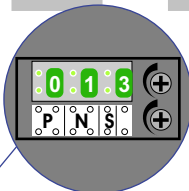

Max. 100 meter

Max. 2 meter

plus voeding camera
 min voeding camera
 kern coax
 mantel coax

Max. 100 meter

INTERCOM MADE EASY

12 Vdc opener

Digitizer voor 1 t/m 8 drukkers

Max. 290 meter

DEURSTATION

12 Vdc opener

nelec

INTERCOM MADE EASY

nelec
INTERCOM MADE EASY