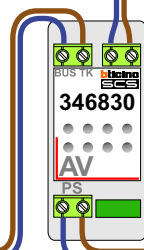

Max. 2 meter

nelec
INTERCOM MADE EASY