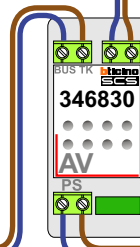

nelec
INTERCOM MADE EASY

Pot.vrij contact tbv deuropener

Max. 50 meter

Max. 2 meter

nelec
INTERCOM MADE EASY