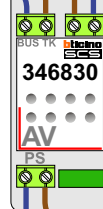

nelec
INTERCOM MADE EASY

12 Vdc opener

Max. 50 meter

Max. 2 meter