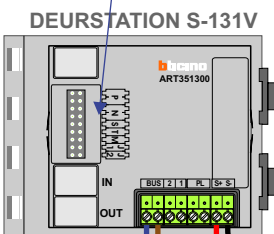

nelec
INTERCOM MADE EASY

12 Vdc opener

Max. 50 meter

Max. 2 meter