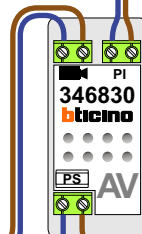

12 Vdc opener

Max. 50 meter

Max. 2 meter

nelec  
INTERCOM MADE EASY

nelec  
INTERCOM MADE EASY