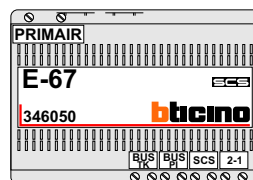

nelec
INTERCOM MADE EASY