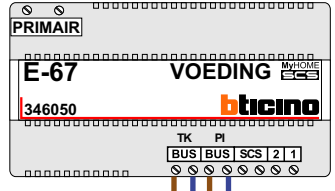

Max. 100 meter systeemkabel tot laatste videofoon

Max. 50 meter