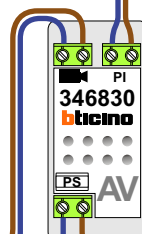

12 Vdc opener

Max. 50 meter

Max. 2 meter

nelec
INTERCOM MADE EASY

nelec
INTERCOM MADE EASY