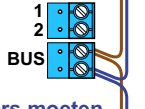

= systeemkabel

Bij andere getwiste kabel 66% afstand!
Bij ongetwiste kabel max. 50 meter buitenpost naar videofoon.
UTP op aanvraag.

M-43

De aders moeten echt OP de connector doorgelust worden!