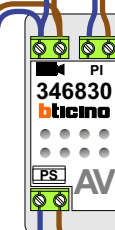

Max. 2 meter

nelec
INTERCOM MADE EASY