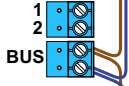

— = systeemkabel
Bij andere getwiste kabel 66% afstand!
Bij ongetwiste kabel max. 50 meter buitenpost naar videofoon.
UTP op aanvraag.

M-40 M-43

De aders moeten echt OP de connector doorgelust worden!