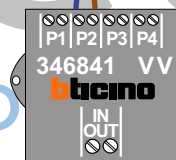

Max. 2 meter

nelec
INTERCOM MADE EASY