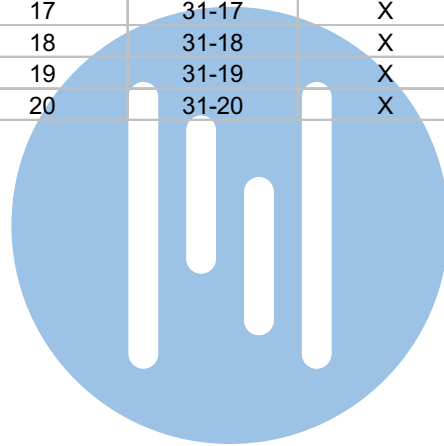

N-waarde	Huisnummer	Switch ON
1	31-1	X
2	31-2	X
3	31-3	X
4	31-4	X
5	31-5	X
6	31-6	X
7	31-7	X
8	31-8	X
9	31-9	X
10	31-10	X
11	31-11	X
12	31-12	X
13	31-13	X
14	31-14	X
15	31-15	X
16	31-16	X
17	31-17	X
18	31-18	X
19	31-19	X
20	31-20	X