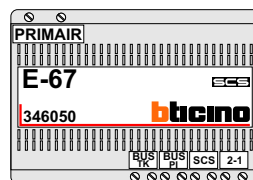

INTERCOM MADE EASY

DEURSTATION S-131V

Max. 50 meter

nelec  
INTERCOM MADE EASY