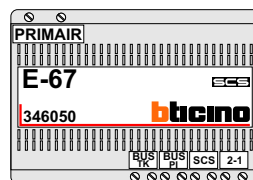

DEURSTATION S-131V

Pot.vrij contact tbv deuropener

Max. 50 meter

nelec  
INTERCOM MADE EASY