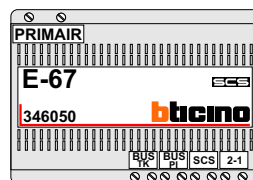

— = systeemkabel
Bij andere getwiste kabel 66% afstand!
Bij ongetwiste kabel max. 50 meter buitenpost naar videofoon.
UTP op aanvraag.

nelec
INTERCOM MADE EASY

Max. 100 meter systeemkabel tot laatste videofoon

Max. 50 meter