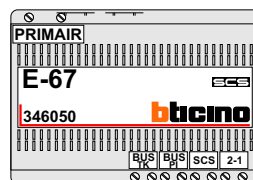

DEURSTATION S-131V

Max. 50 meter

nelec
INTERCOM MADE EASY