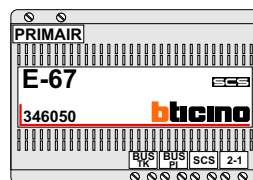

Pot.vrij contact tbv deur opener

Max. 50 meter

nelec
INTERCOM MADE EASY