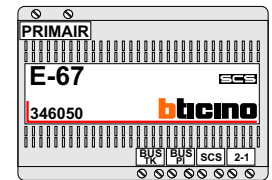

Max. 50 meter

nelec
INTERCOM MADE EASY