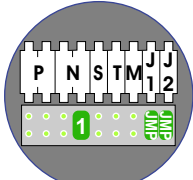

nelec
INTERCOM MADE EASY