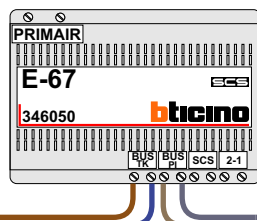

Max. 50 meter

nelec
INTERCOM MADE EASY