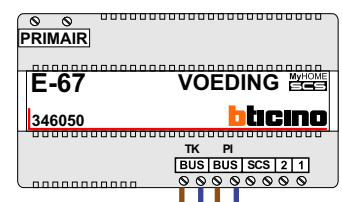

Max. 50 meter

INTERCOM MADE EASY