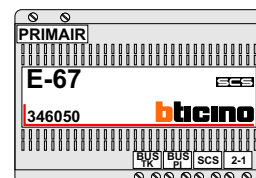

Max. 50 meter

nelec  
INTERCOM MADE EASY