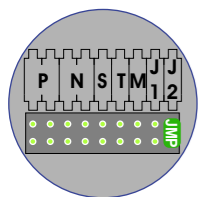

Bij monteren/demonteren spanning eraf voorkomt defecten!

M-50

De aders moeten echt OP de connector doorgelust worden!

VideoVerdeler

De aders moeten echt OP de klemmen doorgelust worden!

DEURSTATION S-140V

Pot.vrij contact tbv deur opener

Max. 50 meter

INTERCOM MADE EASY

Kabelloop hulpvoedingen

nelec
INTERCOM MADE EASY

| N-waarde | Huisnummer | Eindweerstand |
|----------|------------|---------------|
| 1 | 2 | X |
| 2 | 4 | X |
| 3 | 6 | X |
| 4 | 8 | X |
| 5 | 10 | X |
| 6 | 12 | X |
| 7 | 14 | X |
| 8 | 16 | X |
| 9 | 18 | X |
| 10 | 20 | X |
| 11 | 22 | X |
| 12 | 24 | X |
| 13 | 26 | X |
| 14 | 28 | X |
| 15 | 30 | X |
| 16 | 32 | X |
| 17 | 34 | X |
| 18 | 36 | X |
| 19 | 38 | X |
| 20 | 40 | X |
| 21 | 42 | X |
| 22 | 44 | X |
| 23 | 46 | X |
| 24 | 48 | X |
| 25 | 50 | X |
| 26 | 52 | X |
| 27 | 54 | X |
| 28 | 56 | X |
| 29 | 58 | X |
| 30 | 60 | X |
| 31 | 62 | X |
| 32 | 64 | X |
| 33 | 66 | X |
| 34 | 68 | X |
| 35 | 70 | X |
| 36 | 72 | X |
| 37 | 74 | X |
| 38 | 76 | X |
| 39 | 78 | X |
| 40 | 80 | X |
| 41 | 82 | X |
| 42 | 84 | X |
| 43 | 86 | X |
| 44 | 88 | X |
| 45 | 90 | X |
| 46 | 92 | X |
| 47 | 94 | X |
| 48 | 96 | X |