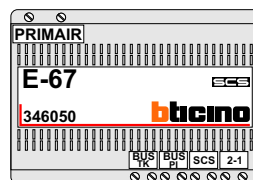

Max. 50 m.

nelec
INTERCOM MADE EASY